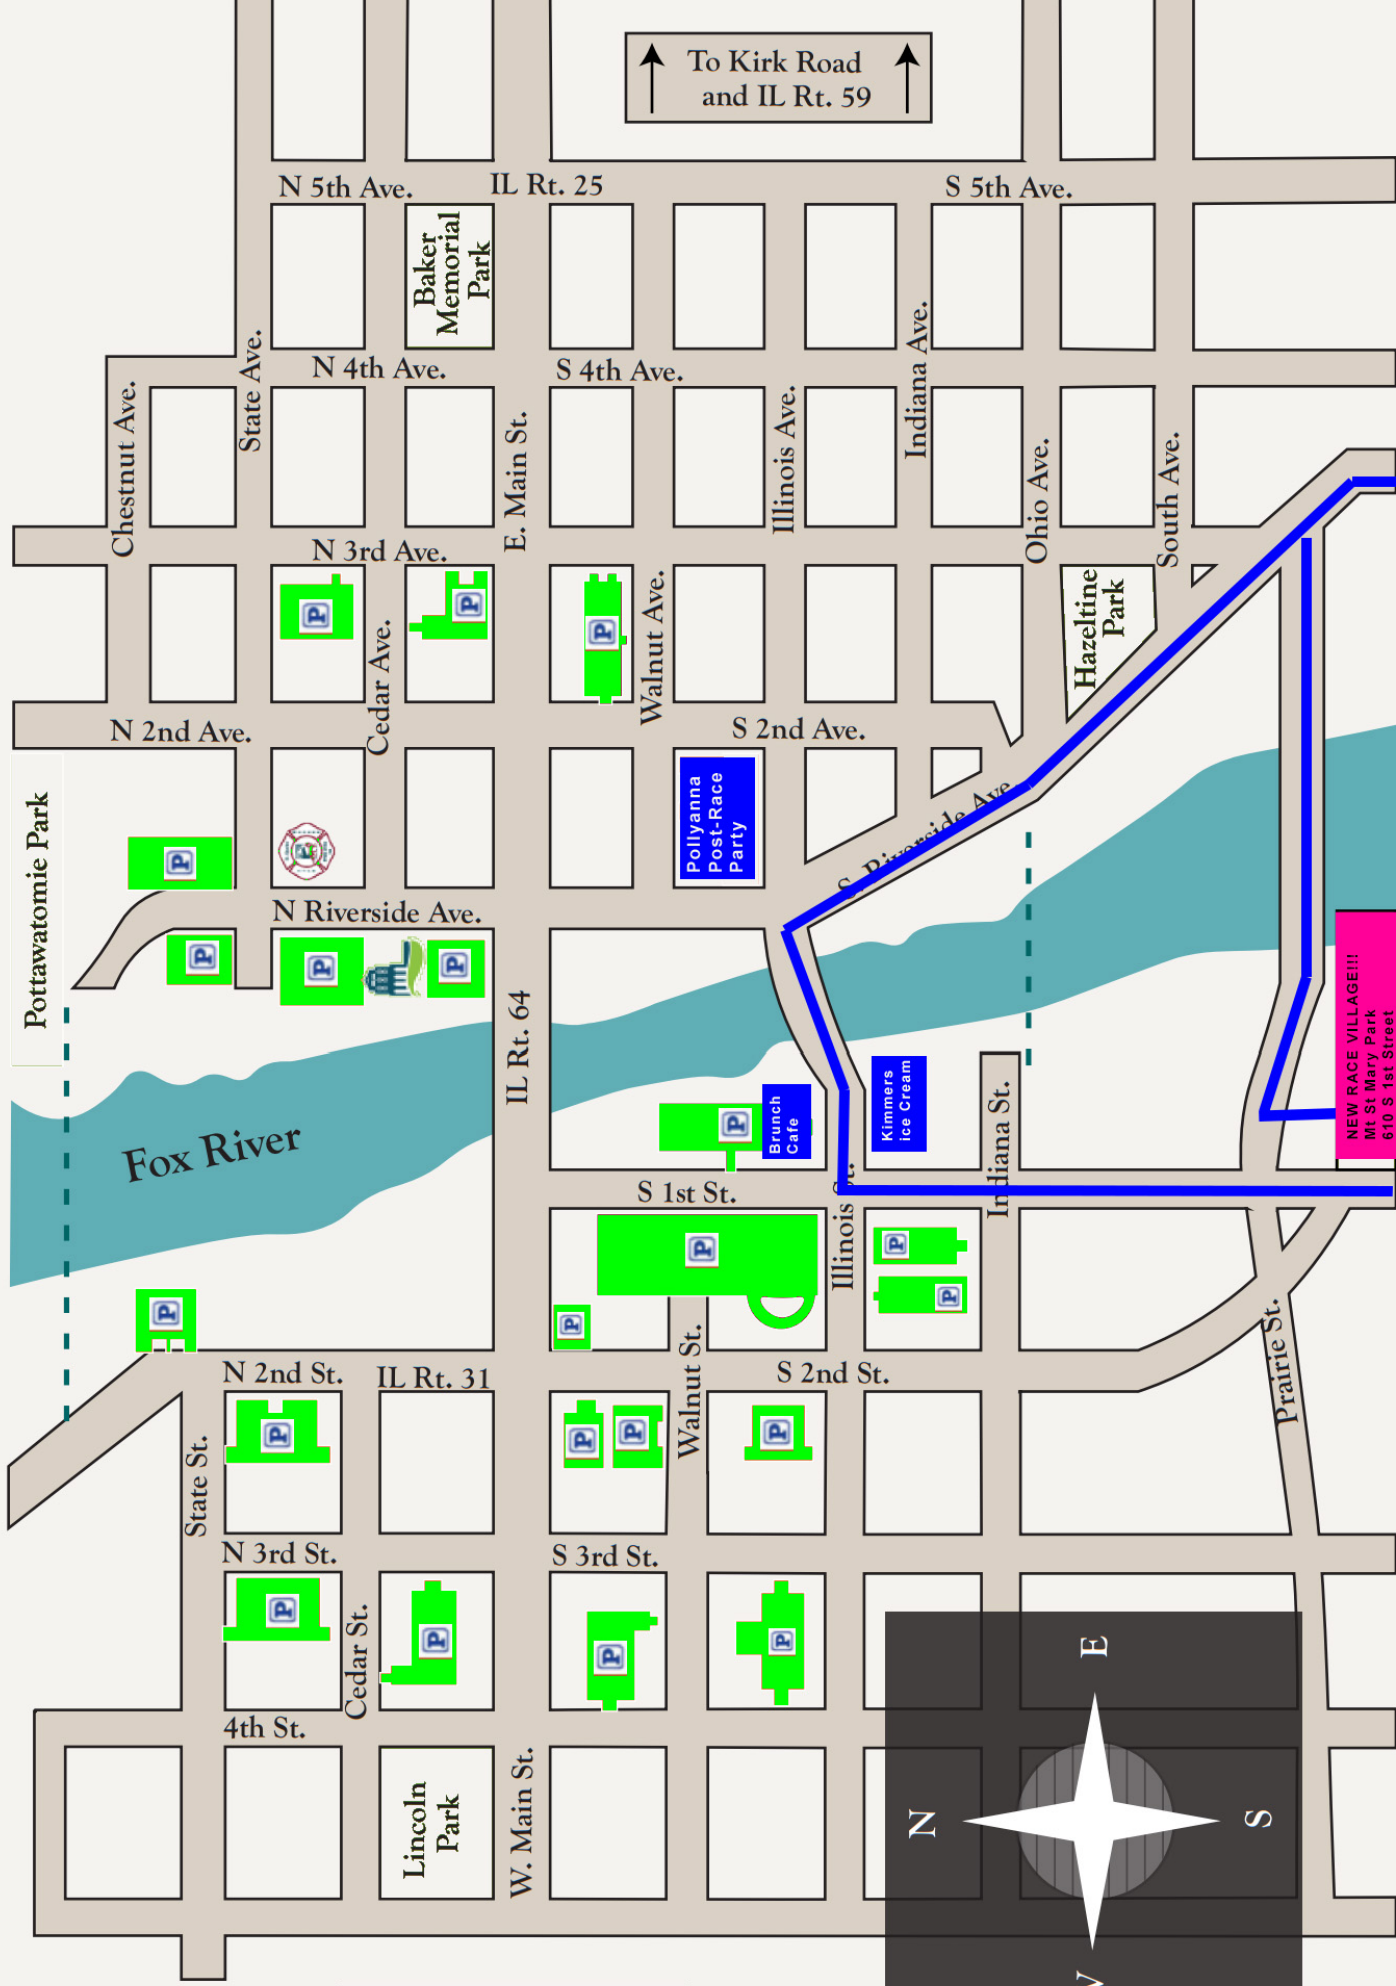

↑ To Kirk Road and IL Rt. 59 ↑

↓ To Randall Road ↓

NEW RACE VILLAGE!!!
Mt St Mary Park
610 S 1st Street